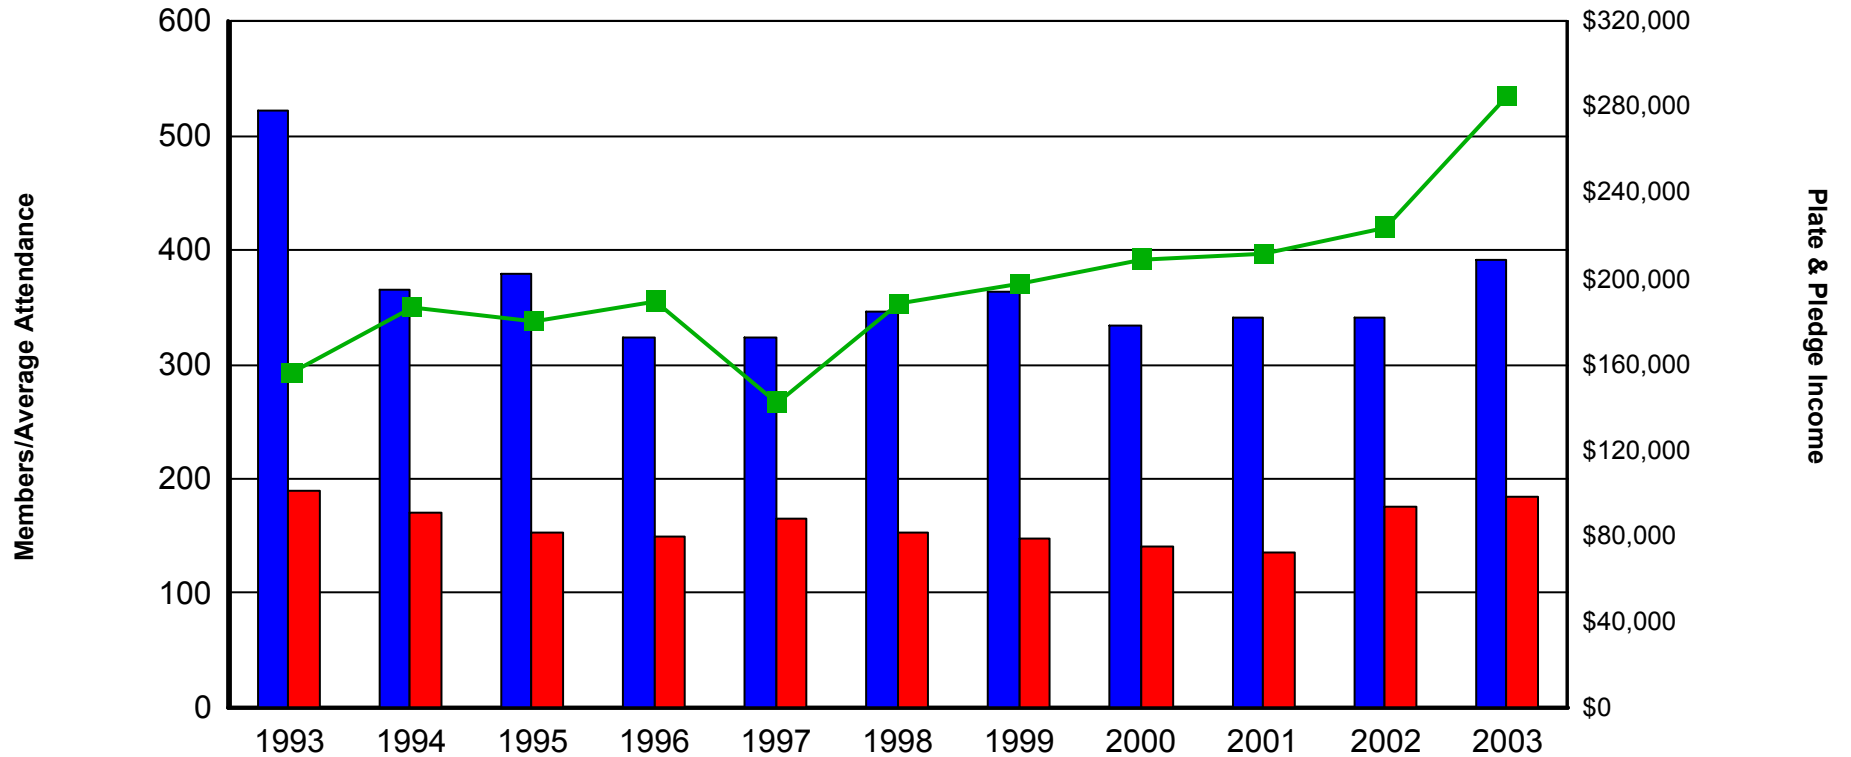

Notes

- Dates Included:
 - 1/1/1987 – 10/23/1994
 - 10/3/1999 – 12/5/2005
- Key Dates:
 - 6/7/1987 – First service in new Sanctuary
 - 10/11/1987 – Andrew Archie's first Sunday
 - 9/17/1989 – Start of 8:00 AM Service
 - 3/12/200 – Andrew's last Sunday
 - 5/12/2002 – Tom Holliday's Last Sunday
 - 7/7/2002 – Tom Simmons's First Sunday
 - 9/19/2003 – Late service moves to 10:30 AM
- Data organized by Program Year
 - E.g.: Sept '03 – Aug '04 = PY 2004
- Year Divided into two seasons:
 - Summer = June – August
 - Program = Sept – May
- Easter tracked separately
- Special services NOT included:
 - Weddings, Funerals
 - Midweek Eucharist
 - Prayer & Praise
 - Easter Sunrise

Sunday Totals

8:00 Service

■ 8:00 Service began Sept 1989

10:00 Service

◆ 10:00 AM Easter ■ 10:00 AM Program
▲ 10:00 AM Summer ✕ 10:00 AM Full Yr

Recent Data - Weekly

Participation & Giving Trends

St Peters Church, Purcellville, VA (1830-9443)