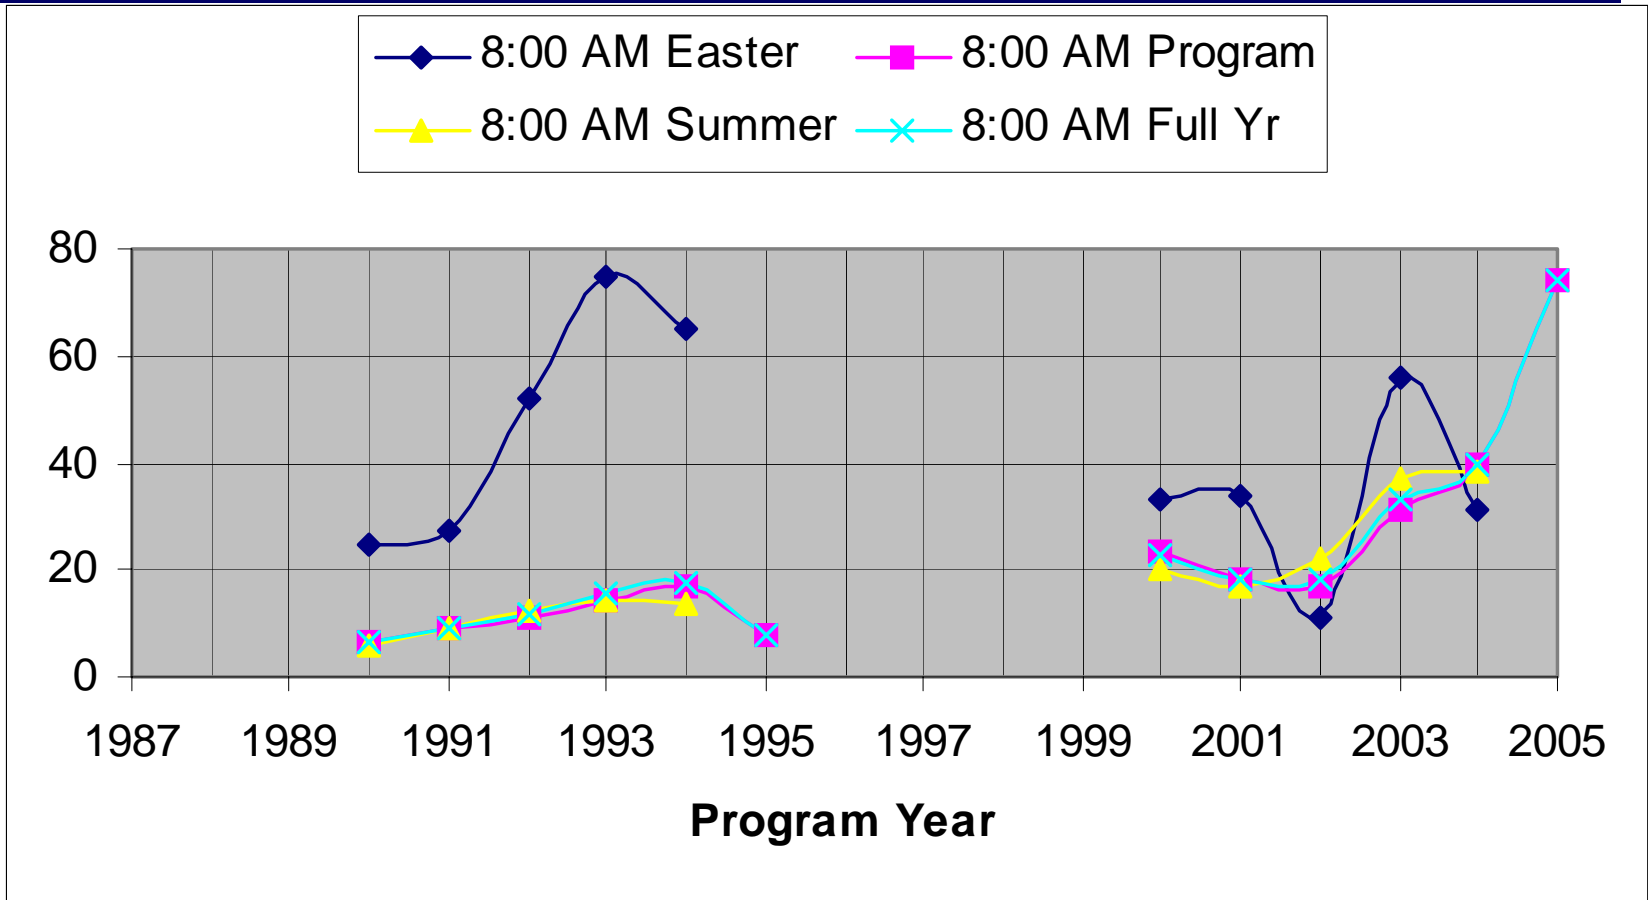

Notes

- Dates Included:
 - 1/1/1987 – 10/23/1994
 - 10/3/1999 – 12/5/2005
- Key Dates:
 - 6/7/1987 – First service in new Sanctuary
 - 10/11/1987 – Andrew Archie's first Sunday
 - 9/17/1989 – Start of 8:00 AM Service
 - 3/12/200 – Andrew's last Sunday
 - 5/12/2002 – Tom Holliday's Last Sunday
 - 7/7/2002 – Tom Simmons's First Sunday
 - 9/19/2003 – Late service moves to 10:30 AM
- Data organized by Program Year
 - E.g.: Sept '03 – Aug '04 = PY 2004
- Year Divided into two seasons:
 - Summer = June – August
 - Program = Sept – May
- Easter tracked separately
- Special services NOT included:
 - Weddings, Funerals
 - Midweek Eucharist
 - Prayer & Praise
 - Easter Sunrise

Sunday Totals

8:00 Service

■ 8:00 Service began Sept 1989

10:00 Service

◆ 10:00 AM Easter ■ 10:00 AM Program
▲ 10:00 AM Summer ✕ 10:00 AM Full Yr

Recent Data - Weekly

Participation & Giving Trends

St Peters Church, Purcellville, VA (1830-9443)