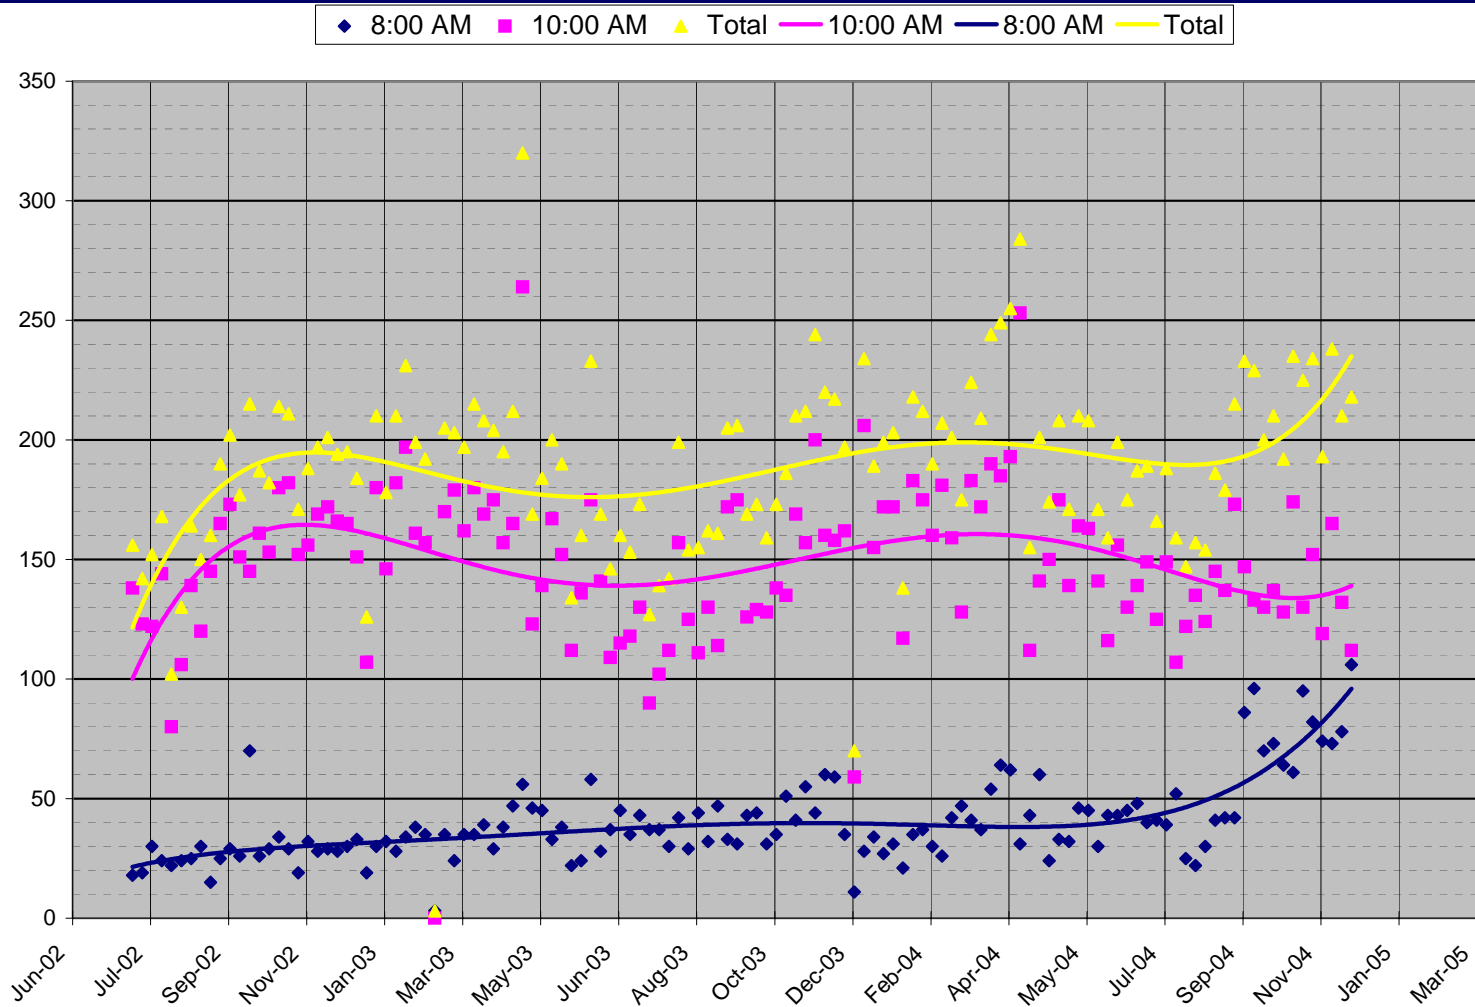

Notes

- Dates Included:
 - 1/1/1987 – 10/23/1994
 - 10/3/1999 – 12/5/2005
- Key Dates:
 - 6/7/1987 – First service in new Sanctuary
 - 10/11/1987 – Andrew Archie's first Sunday
 - 9/17/1989 – Start of 8:00 AM Service
 - 3/12/200 – Andrew's last Sunday
 - 5/12/2002 – Tom Holliday's Last Sunday
 - 7/7/2002 – Tom Simmons's First Sunday
 - 9/19/2003 – Late service moves to 10:30 AM
- Data organized by Program Year
 - E.g.: Sept '03 – Aug '04 = PY 2004
- Year Divided into two seasons:
 - Summer = June – August
 - Program = Sept – May
- Easter tracked separately
- Special services NOT included:
 - Weddings, Funerals
 - Midweek Eucharist
 - Prayer & Praise
 - Easter Sunrise

Sunday Totals

8:00 Service

■ 8:00 Service began Sept 1989

10:00 Service

◆ 10:00 AM Easter ■ 10:00 AM Program
▲ 10:00 AM Summer ✕ 10:00 AM Full Yr

Recent Data - Weekly

Participation & Giving Trends

St Peters Church, Purcellville, VA (1830-9443)