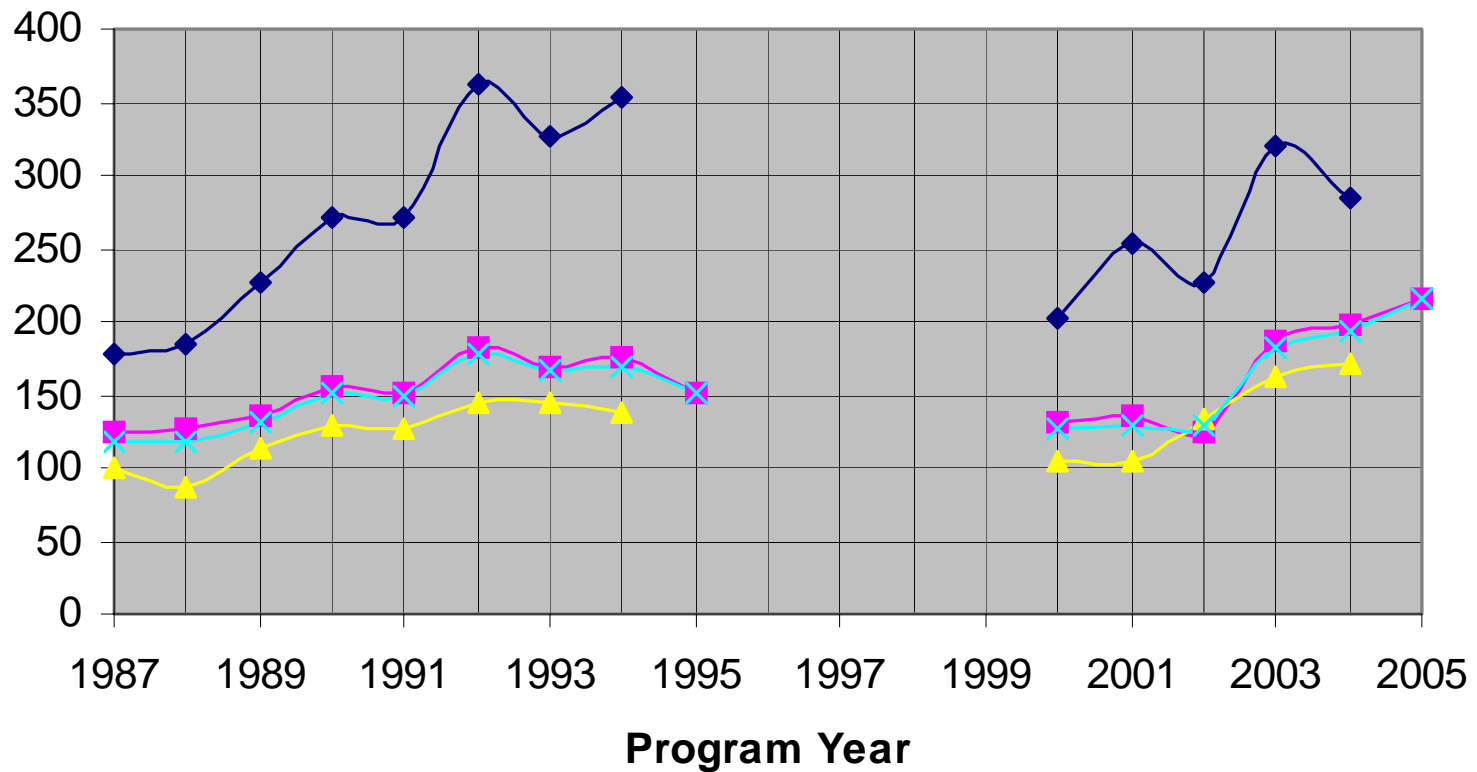

Notes

- Dates Included:
 - 1/1/1987 – 10/23/1994
 - 10/3/1999 – 12/5/2005
- Key Dates:
 - 6/7/1987 – First service in new Sanctuary
 - 10/11/1987 – Andrew Archie's first Sunday
 - 9/17/1989 – Start of 8:00 AM Service
 - 3/12/200 – Andrew's last Sunday
 - 5/12/2002 – Tom Holliday's Last Sunday
 - 7/7/2002 – Tom Simmons's First Sunday
 - 9/19/2003 – Late service moves to 10:30 AM
- Data organized by Program Year
 - E.g.: Sept '03 – Aug '04 = PY 2004
- Year Divided into two seasons:
 - Summer = June – August
 - Program = Sept – May
- Easter tracked separately
- Special services NOT included:
 - Weddings, Funerals
 - Midweek Eucharist
 - Prayer & Praise
 - Easter Sunrise

Sunday Totals

8:00 Service

■ 8:00 Service began Sept 1989

10:00 Service

◆ 10:00 AM Easter ■ 10:00 AM Program
▲ 10:00 AM Summer ✕ 10:00 AM Full Yr

Recent Data - Weekly

Participation & Giving Trends

St Peters Church, Purcellville, VA (1830-9443)