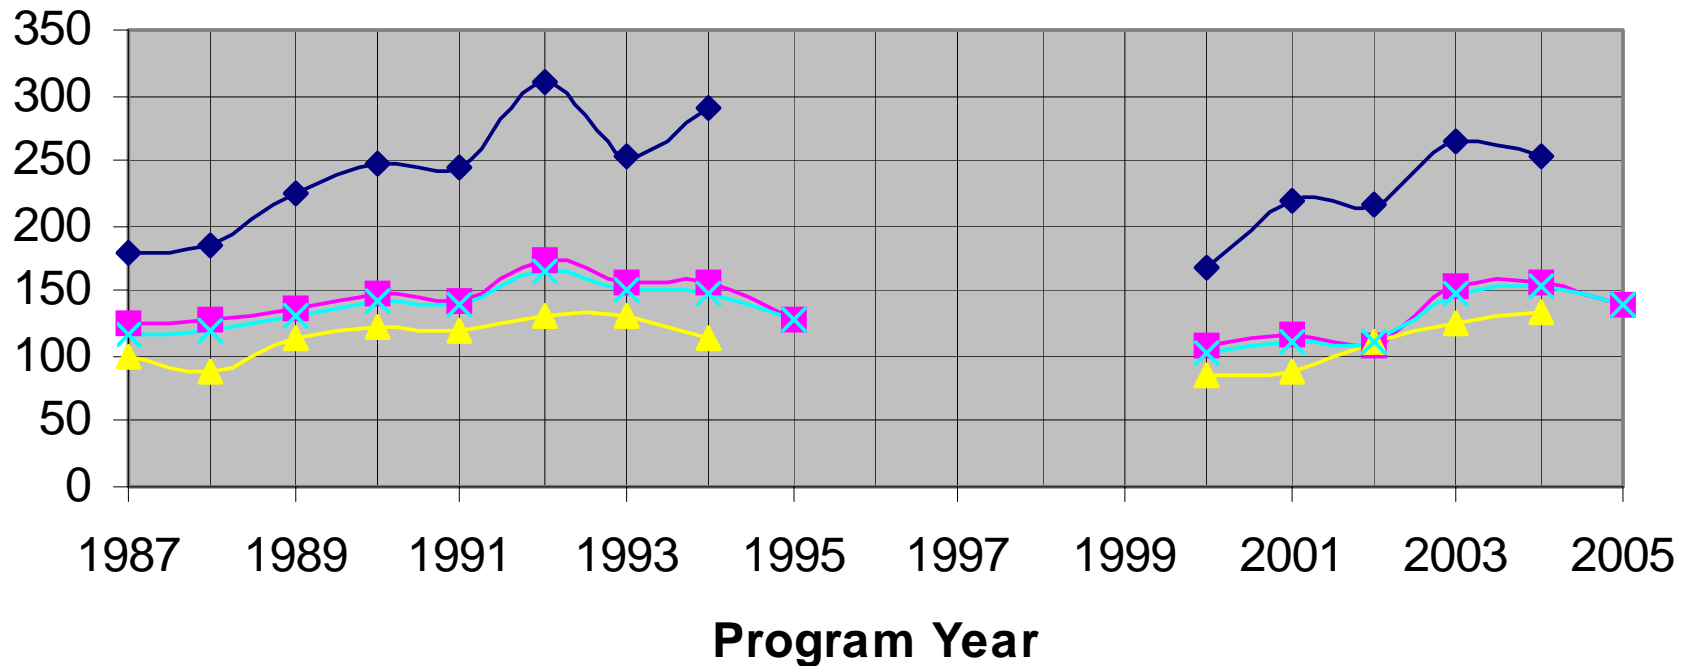

Notes

- Dates Included:
 - 1/1/1987 – 10/23/1994
 - 10/3/1999 – 12/5/2005
- Key Dates:
 - 6/7/1987 – First service in new Sanctuary
 - 10/11/1987 – Andrew Archie's first Sunday
 - 9/17/1989 – Start of 8:00 AM Service
 - 3/12/200 – Andrew's last Sunday
 - 5/12/2002 – Tom Holliday's Last Sunday
 - 7/7/2002 – Tom Simmons's First Sunday
 - 9/19/2003 – Late service moves to 10:30 AM
- Data organized by Program Year
 - E.g.: Sept '03 – Aug '04 = PY 2004
- Year Divided into two seasons:
 - Summer = June – August
 - Program = Sept – May
- Easter tracked separately
- Special services NOT included:
 - Weddings, Funerals
 - Midweek Eucharist
 - Prayer & Praise
 - Easter Sunrise

Sunday Totals

8:00 Service

■ 8:00 Service began Sept 1989

10:00 Service

◆ 10:00 AM Easter ■ 10:00 AM Program
▲ 10:00 AM Summer ✕ 10:00 AM Full Yr

Recent Data - Weekly

Participation & Giving Trends

St Peters Church, Purcellville, VA (1830-9443)